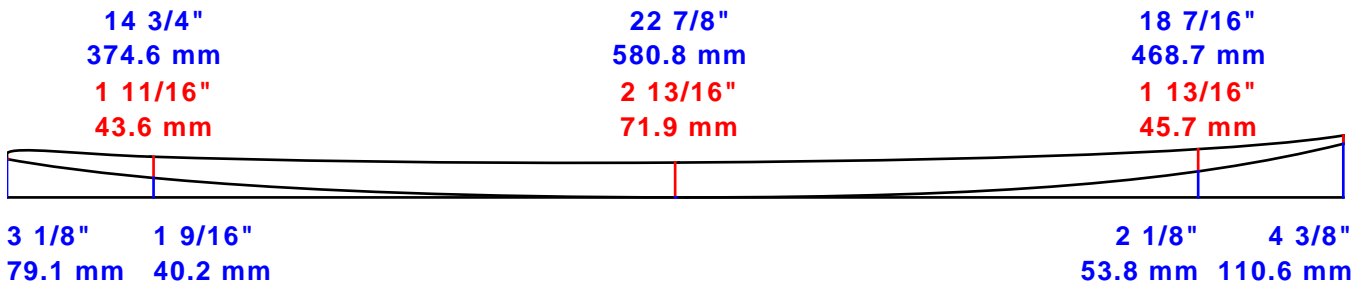

AKU SHAPER

Customer:

Date: 28 août 2019

Length: 9' 1" (2767.2)

Width: 23 1/16" (585.8)

Thickness: 2 7/8" (72.7)

Tail Stop: 23 5/8" (600.0)

File: AKU 9'1 Ultimate

Designed by:

Blank:

Measurements are center, one foot in and one foot back, over curve.

Comments: